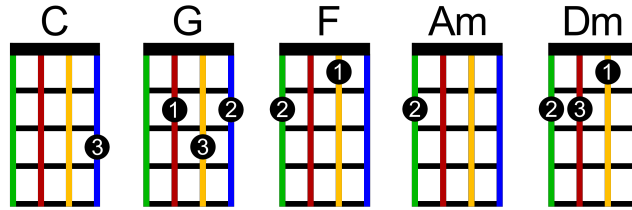

## Yellow Submarine – The Beatles

**(C) G F C**  
*In the town where I was born*  
**Am Dm F G**  
*Lived a man who sailed to sea*  
**C G F C**  
*And he told us of his life*  
**Am Dm F G**  
*In the land of submarines*

**C G F C**  
*So we sailed up to the sun*  
**Am Dm F G**  
*Till we found the sea of green*  
**C G F C**  
*And we lived beneath the waves*  
**Am Dm F G**  
*In our yellow submarine*

[Chorus]

**C G**  
*We all live in a yellow submarine*  
**G C**  
*Yellow submarine, yellow submarine*  
**C G**  
*We all live in a yellow submarine*  
**G C**  
*Yellow submarine, yellow submarine*

[Verse 2]

**C G F C**

*And our friends are all on board*

**Am Dm F G**

*Many more of them live next door*

**C G F C**

*And the band begins to play*

**Am Dm F G**

*Sky of blue and sea of green*

**Am Dm F G**

*In our yellow submarine*

*[Chorus]*

**C G**

*We all live in a yellow submarine*

**G C**

*Yellow submarine, yellow submarine*