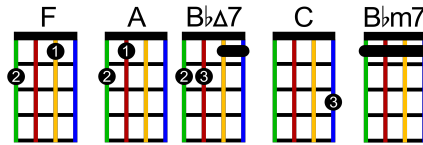

Steven Universe Theme

F **A**
 If you're evil and you're on the rise
Bb7 **C**
 you can count on the four of us taking you down
F **A**
 Cause we're good and evil never beats us
Bb7 **C**
 we'll win the fight and then go out for pizzas

F **A**
 We are the crystal gems
Bb7 **Bbm7**
 We'll always save the day and if you think we can't
F
 we'll always find a way
A **Bb7**
 That's why the people of this world believe in
Bbm7 **F**
 Garnet Amethyst and Pearl and Steven