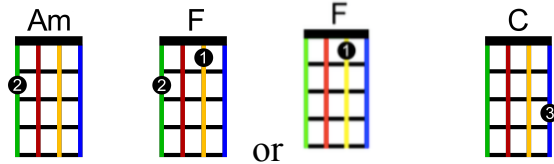

Stay With Me

(Sam Smith)

Am F C
 Guess it's true, I'm not good at a one-night stand
 Am F C
 But I still need love cause I'm just a man
 Am F C
 These nights never seem to go to plan
 Am F C
 I don't want you to leave, will you hold my hand?

Am F C
 Won't you stay with me?
 Am F C
 Cause you're all I need
 Am F C
 This ain't love it's clear to see
 Am F C
 But darling, stay with me

Am F C
 Why am I so emotional?
 Am F C
 No it's not a good look, gain some self control
 Am F C
 And deep down I know this never works
 Am F C
 But you can lay with me so it doesn't hurt