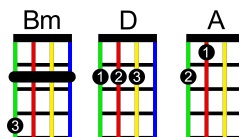

Is there something else you're searching for

Em **D** **G**

I'm fall-in'

C **G** **D** **Em** **D** **G**

In all the good times I find myself longin' for change

C **G** **D**

And in the bad times I feel myself

I'm off the deep end watch as I dive in

G D Em

I'll never meet the ground

Am D

Crash through the surface where they can't hurt us

G D Em

We're far from the shallow now

Am D

In the sha-ha-sha-ha-low

G D Em

In the sha-ha-sha-la-la-la-low

Am D

In the sha-ha-sha-ha-ha-low

G D Em

We're far from the shallow now

Em Bm D

Em

I'll never meet the ground

Am

D

Crash through the surface where they can't hurt us

G

D

Em