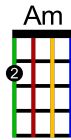

Rockin' Around the Christmas Tree

C **G7**
 Rockin' around the Christmas tree, at the Christmas party hop
G7 **C**
 Mistletoe hung where you can see; every couple tries to stop
C **G7**
 Rockin' around the Christmas tree; let the Christmas spirit ring
G7 **C**
 Later we'll have some pumpkin pie, and we'll do some caroling

F **Em7**
 You will get a sentimental feeling, when you hear;
Am **D7** **G7**
 Voices singing, "Let's be jolly; deck the halls with boughs of holly"

C **G7**
 Rockin' around the Christmas tree, have a happy holiday
G7 **C**
 Everyone dancing merrily, in the new old-fashioned way