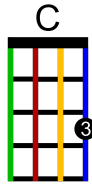

# Riptide (Vance Joy)

(Key of F)

**Dm**                    **C**                    **F**  
I was scared of dentists and the dark  
**Dm**                    **C**                    **F**  
I was scared of pretty girls and starting conversations  
**Dm**                    **C**                    **F**  
Oh, all my friends are turning green  
**Dm**                    **C**                    **F**  
You're the magician's assistant in their dreams

**Dm** **C** **F**  
Ooh, ooh, ooh  
**Dm** **C**                    **F**  
Ooh, ooh, and they come unstuck

**Dm**                    **C**                    **F**  
Lady, running down to the riptide, taken away  
**Dm**                    **C**                    **F**  
To the dark side, I wanna be your left hand man  
**Dm**                    **C**                    **F**  
I love you when you're singing that song, and I got a lump  
**Dm**                    **C**                    **F**  
In my throat, 'cause you're gonna sing the words wrong