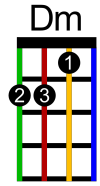

# Riptide (Vance Joy)

(Key of F)

**Dm**                    **C**                    **F**  
I was scared of dentists and the dark  
**Dm**                    **C**                    **F**  
I was scared of pretty girls and starting conversations  
**Dm**                    **C**                    **F**  
Oh, all my friends are turning green  
**Dm**                    **C**                    **F**  
You're the magician's assistant in their dreams

**Dm** **C** **F**  
Ooh, ooh, ooh  
**Dm** **C**                    **F**  
Ooh, ooh, and they come unstuck

**Dm**                    **C**                    **F**  
Lady, running down to the riptide, taken away  
**Dm**                    **C**                    **F**  
To the dark side, I wanna be your left hand man  
**Dm**                    **C**                    **F**  
I love you when you're singing that song, and I got a lump  
**Dm**                    **C**                    **F**  
In my throat, 'cause you're gonna sing the words wrong