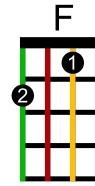

# Riptide (Vance Joy)

(Key of F)

**Dm**                    **C**                    **F**  
I was scared of dentists and the dark  
**Dm**                    **C**                    **F**  
I was scared of pretty girls and starting conversations  
**Dm**                    **C**                    **F**  
Oh, all my friends are turning green  
**Dm**                    **C**                    **F**  
You're the magician's assistant in their dreams

**Dm** **C** **F**  
Ooh, ooh, ooh  
**Dm** **C**                    **F**  
Ooh, ooh, and they come unstuck

**Dm**                    **C**                    **F**  
Lady, running down to the riptide, taken away  
**Dm**                    **C**                    **F**  
To the dark side, I wanna be your left hand man  
**Dm**                    **C**                    **F**  
I love you when you're singing that song, and I got a lump  
**Dm**                    **C**                    **F**  
In my throat, 'cause you're gonna sing the words wrong