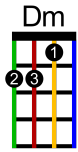

Pretty Woman

(Riff 1)

(Riff 2)

A

F#m

Pretty woman, walkin' down the street

A

F#m

(Riff 2)

Dm G
 Pretty woman stop awhile
 C Am
 Pretty woman talk awhile
 Dm G C
 Pretty woman give your smile to me
 Dm G
 Pretty woman yeah, yeah, yeah
 C Am
 Pretty woman look my way
 Dm G C A
 Pretty woman say you'll stay with me
 F#m D E
 'Cause I need you, I'll treat you right
 A F#m D E
 Come with me baby, be mine tonight