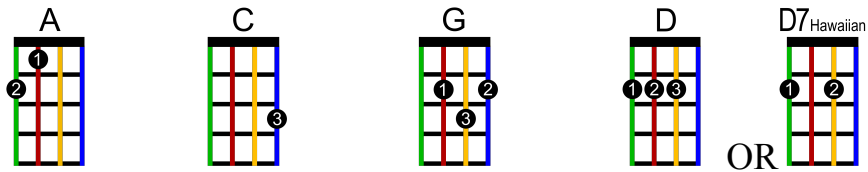

Old Town Road

(Lil Nas X & Billy Ray Cyrus)

Yeah, I'm going to take my horse to the old town road

I'm gonna ride 'til I can't no more

I'm gonna take my horse to the old town road

I'm gonna ride 'til I can't no more

I got the horses in the back

Horse tack is attached

Hat is matte black

Got the boots that's black to match

Ridin' on a horse, ha

You can whip your Porsche

I been in the valley

You ain't been up off that porch, now

Can't nobody tell me nothin'

You can't tell me nothin'

A C
Can't nobody tell me nothin'
G D
You can't tell me nothin'

A
Ridin' on a tractor
C
Lean all in my bladder
G
Cheated on my baby
D
You can go and ask her
A
My life is a movie
C
Bull ridin' and bougie
G
Cowboy hat from Gucci
D
Wrangler like on tv

A C
Can't nobody tell me nothin'
G D
You can't tell me nothin'

A C
Can't nobody tell me nothin'
G D
You can't tell me nothin'

A C
Yeah, I'm going to take my horse to the old town road
G D
I'm gonna ride 'til I can't no more
A C
I'm gonna take my horse to the old town road
G D
I'm gonna ride 'til I can't no more