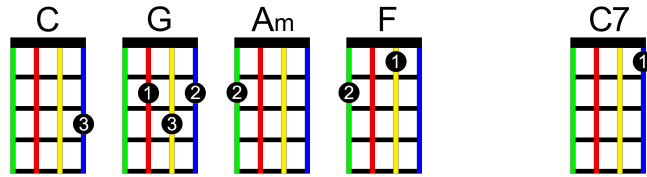

Let it Be (The Beatles)

C G Am F
 When I find myself in times of trouble, Mother Mary comes to me
C G F C G C
 Speaking words of wisdom, let it be
C G Am F
 And in my hour of darkness, She is standing right in front of me
C G F C G C
 Speaking words of wisdom, Let it be

Am G F C
 Let it be, let it be, let it be, let it be
C G F C G C
 Whisper words of wisdom, let it be

C G Am F
 And when the broken hearted people, Living in the world agree
C G F C G C
 There will be an answer, let it be
C G Am F
 For though they may be parted, there is still a chance that they will see
C G F C G C
 There will be an answer, let it be