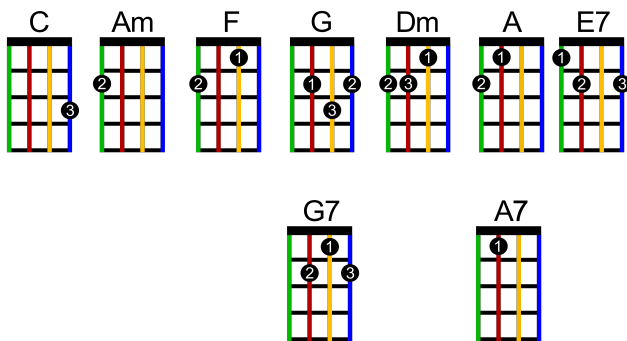

Just a Friend to You

(Meghan Trainor)

C **Am**
Why you gotta hug me like that

F **G**
Every time you see me?

C **Am**
Why you always making me laugh

F **G**
Swear you're catching feelings

C **Am**
I loved you from the start

F **G**
So it breaks my heart

Dm **G**
When you say I'm just a friend to you

C **Am**
Cause friends don't do the things we do

Dm **G** **C** **A**
Everybody knows you love me too

Dm **G**
Tryna be careful with the words I use