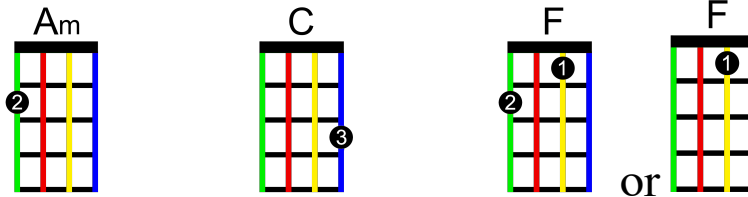

I Want You to Know (Selena Gomez)

Am C F C (this continues throughout the entire song)

Am C F C
I want you to know that it's our time, You and me bleed the same light

Am C F C
I want you to know that I'm all yours, You and me run the same course

Am C
I'm slippin down a chain reaction
F C Am
And here I go here I go here I go go

C
And once again I'm yours in fractions
F C Am
It takes me down pulls me down pulls me down low

C F C
Honey it's raining tonight, But storms always have an eye have an eye
Am C F C
Tell me you're covered tonight Or tell me lies tell me lies lies