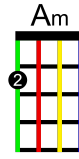

Don't Give Up on Me (Andy Grammer)

C

I will fight, I will fight for you

Am

F

I always do until my heart is black and blue

C

G

And I will stay, I will stay with you

Am

F

We'll make it to the other side like lovers do

C

I'll reach my hands out in the dark and

G

Wait for yours to interlock