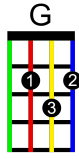

Don't Give Up on Me (Andy Grammer)

C

I will fight, I will fight for you

Am

F

I always do until my heart is black and blue

C

G

And I will stay, I will stay with you

Am

F

We'll make it to the other side like lovers do

C

I'll reach my hands out in the dark and

G

Wait for yours to interlock

Am

F

I'll wait for you, I'll wait for you

C

'Cause I'm not givin' up

G

I'm not givin' up, givin' up, no, not yet

Am