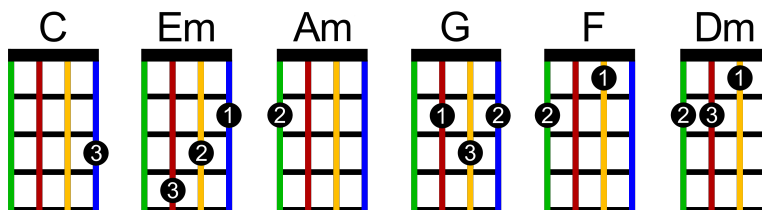

Count on Me

(Verse 1)

C

Em

If you ever find yourself stuck in the middle of the sea

Am

G

F

I'll sail the world to find you

C

Em

If you ever find yourself lost in the dark and you can't see

Am

G

F

I'll be the light to guide you

C Em
If you're tossin' and you're turnin' and you just can't fall asleep
Am G F
I'll sing a song beside you
C Em
And if you ever forget how much you really mean to me
Am G F
Everyday I will remind you, oh